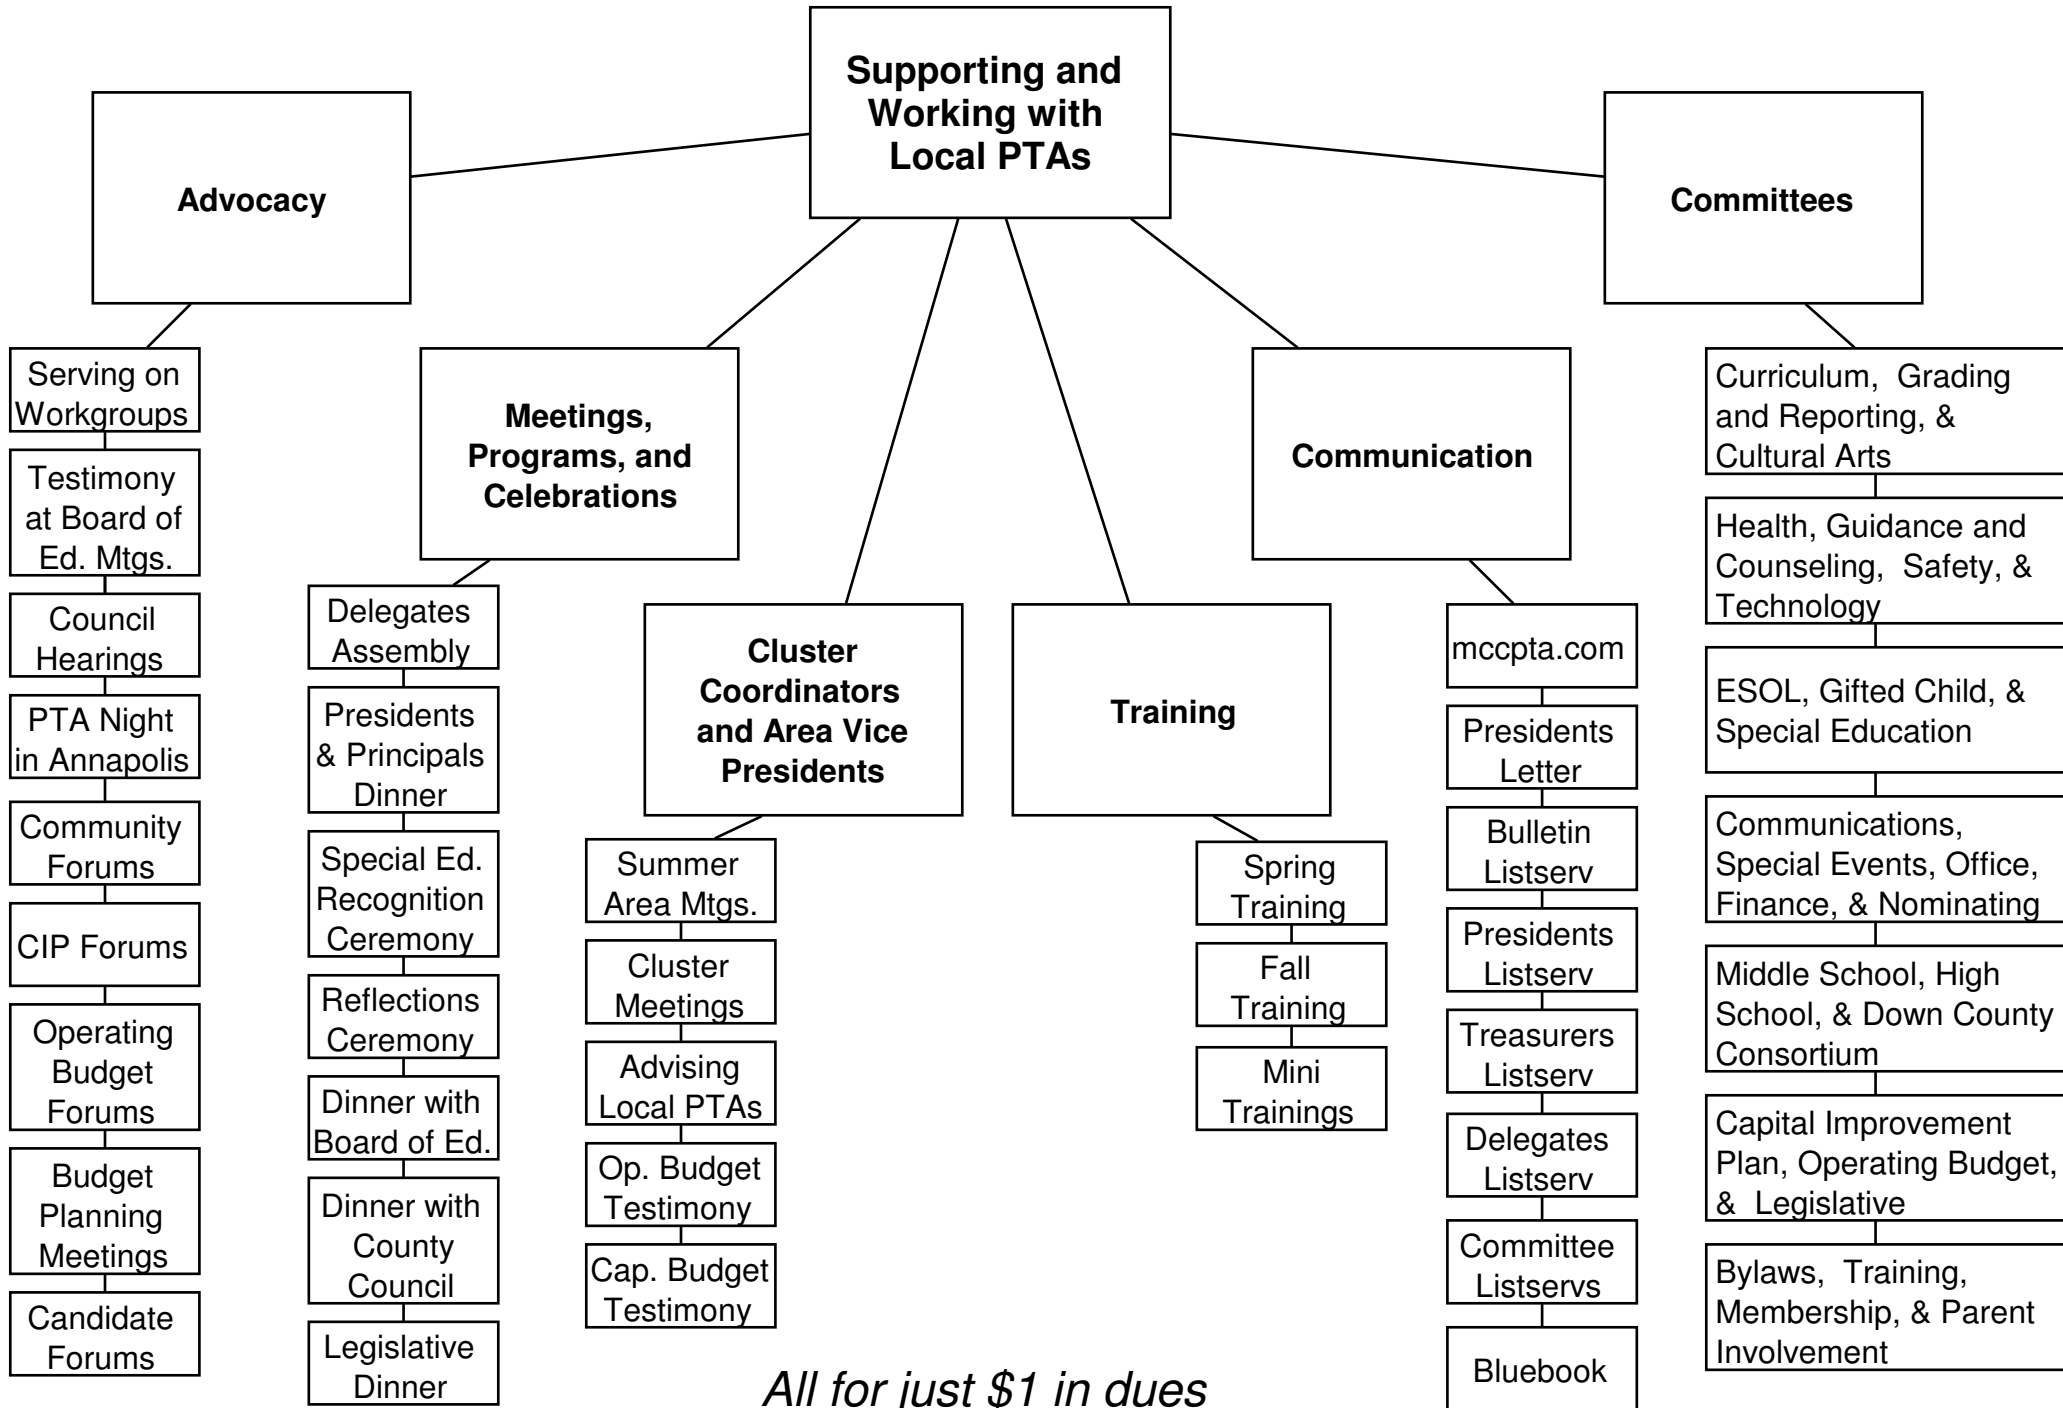

What does MCCPTA do?

MCCPTA supports the mission of PTA by being a key link for local PTAs to the Maryland State PTA and National PTA

All for just \$1 in dues